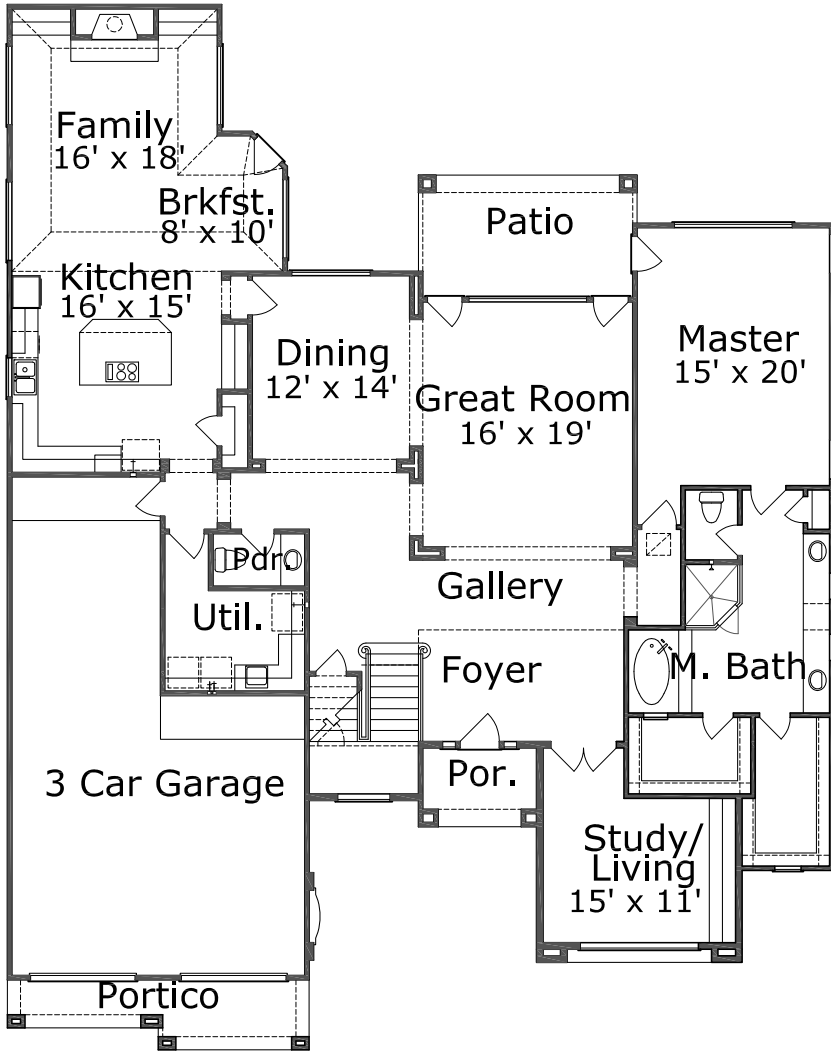

LAKES OF CROSS CREEK
123 WALTON WATER WAY LANE

1306 SOUTH FRY BOULEVARD • HOUSTON, TEXAS 77450-4372
713.951.0666 • WWW.KICKERILLO.COM

These floorplans are artists' renderings and may be subject to slight changes and modifications. For specific dimensions and information, please consult your Kickerillo sales associate.

FIRST FLOOR
PLAN NO. 4871

SECOND FLOOR
PLAN NO. 4871