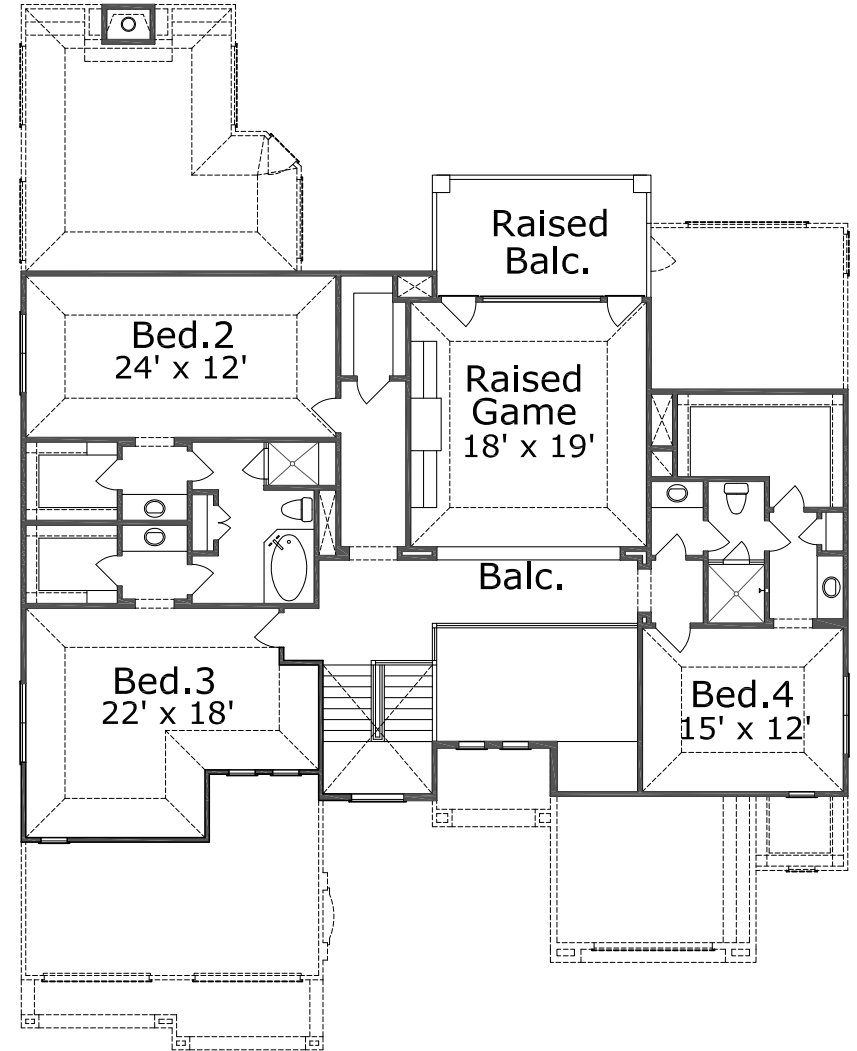

LAKES OF CROSS CREEK
123 WALTON WATER WAY LANE

1306 SOUTH FRY BOULEVARD • HOUSTON, TEXAS 77450-4372
713.951.0666 • WWW.KICKERILLO.COM

These floorplans are artists' renderings and may be subject to slight changes and modifications. For specific dimensions and information, please consult your Kickerillo sales associate.

FIRST FLOOR
PLAN NO. 4871

SECOND FLOOR
PLAN NO. 4871